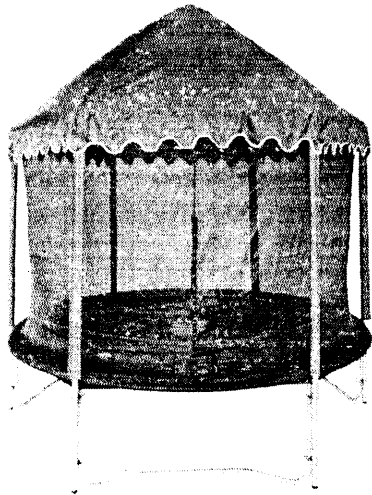

TRAMPOLINE NEW TENT

Manual depicts typical installation – your model may differ from illustrations

READ THIS FIRST!!!

Thank you for purchasing our product

IN CASE OF MISSING OR BROKEN PARTS, PLEASE CONTACT PLACE OF PURCHASE FOR ASSISTANCE.

PARTS LIST

1. PACKAGE CONTENTS

Please select your trampoline Tent

A Model: PlayRoofForRound Trampoline with safety net 13'~15' and Octagon Trampoline with safety 12'x13'~14'x15'

SEQ.	DESCRIPTION	For 4 leg trampoline	For 5 leg trampoline
1	Tube #1	8	10
2	Tube #2	8	10
3	Connector	4	5
4	New Tent	1	1
6	Screw M6x25mm	9	10
7	Screw M6x30mm	/	1
9	Metal plate	16	20
U1	Safety Nut	9	11
X1	Nylon Washer	9	11

B Model: PlayRoofForRound Trampoline with safety net 6'~12' and Octagon Trampoline with safety 7'x8'~11'x12'

SEQ.	DESCRIPTION	For 3 leg trampoline	For 4 leg trampoline
(1)	Pole	12	16
3	Connector	3	4
(4)	New Tent	1	1
5	Screw M6x20mm	1	/
6	Screw M6x25mm	/	1
U1	Safety Nut	1	1
X1	Nylon Washer	1	1